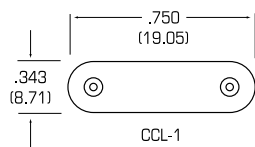

### MODEL CCL

#### DIMENSIONS(mm)

CCL-1  
HC-48  
.050 (1.27) Diam. Pins

CCL-2  
HC-7  
.093 (2.36) Diam. Pins

CCL-3  
HC-51  
.030 (.762) Diam. Wire Leads

CCL-6  
HC-49  
.017 (.431) Diam. Wire Leads

CCL-7  
HC-50  
.040 (1.01) Diam. Pins