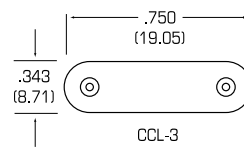

### MODEL CCL

#### DIMENSIONS(mm)

CCL-1  
HC-48  
.050 (1.27) Diam. Pins

CCL-2  
HC-7  
.093 (2.36) Diam. Pins

CCL-3  
HC-51  
.030 (.762) Diam. Wire Leads

CCL-6  
HC-49  
.017 (.431) Diam. Wire Leads

CCL-7  
HC-50  
.040 (1.01) Diam. Pins