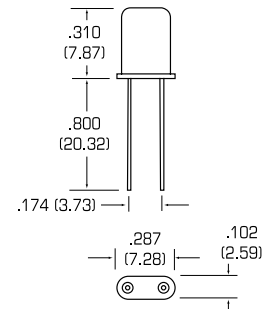

#### DIMENSIONS(mm)

CCL-1  
HC-48  
.050 (1.27) Diam. Pins

CCL-2  
HC-7  
.093 (2.36) Diam. Pins

CCL-3  
HC-51  
.030 (.762) Diam. Wire Leads

CCL-6  
HC-49  
.017 (.431) Diam. Wire Leads

CCL-7  
HC-50  
.040 (1.01) Diam. Pins

CCL-8  
UM-2  
.015 (.381) Diam. Wire Leads

CCL-10  
UM-1  
.015 (.381) Diam. Wire Leads

CCL-13  
HC-42/U\*  
.040 (1.02) Diam. Pins

CCL-14  
HC-43/U\*  
.017 (.431) Diam. Wire Lead

**\* COLD WELD**