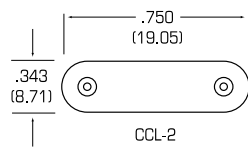

### MODEL CCL

#### DIMENSIONS(mm)

CCL-1  
HC-48  
.050 (1.27) Diam. Pins

CCL-2  
HC-7  
.093 (2.36) Diam. Pins

CCL-3  
HC-51  
.030 (.762) Diam. Wire Leads

CCL-6  
HC-49  
.017 (.431) Diam. Wire Leads

CCL-7  
HC-50  
.040 (1.01) Diam. Pins