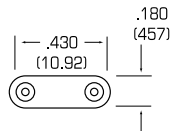

#### DIMENSIONS(mm)

CCL-1  
HC-48  
.050 (1.27) Diam. Pins

CCL-2  
HC-7  
.093 (2.36) Diam. Pins

CCL-3  
HC-51  
.030 (.762) Diam. Wire Leads

CCL-6  
HC-49  
.017 (.431) Diam. Wire Leads

CCL-7  
HC-50  
.040 (1.01) Diam. Pins

CCL-8  
UM-2  
.015 (.381) Diam. Wire Leads

CCL-10  
UM-1  
.015 (.381) Diam. Wire Leads

CCL-13  
HC-42/U\*  
.040 (1.02) Diam. Pins

CCL-14  
HC-43/U\*  
.017 (.431) Diam. Wire Lead

**\* COLD WELD**