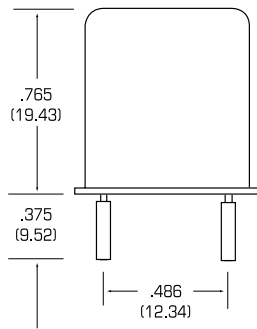

### MODEL CCL

#### DIMENSIONS(mm)

CCL-1  
HC-48  
.050 (1.27) Diam. Pins

CCL-2  
HC-7  
.093 (2.36) Diam. Pins

CCL-3  
HC-51  
.030 (.762) Diam. Wire Leads

CCL-6  
HC-49  
.017 (.431) Diam. Wire Leads

CCL-7  
HC-50  
.040 (1.01) Diam. Pins

CCL-8  
UM-2  
.015 (.381) Diam. Wire Leads

CCL-10  
UM-1  
.015 (.381) Diam. Wire Leads

CCL-13  
HC-42/U\*  
.040 (1.02) Diam. Pins

CCL-14  
HC-43/U\*  
.017 (.431) Diam. Wire Lead

**\* COLD WELD**