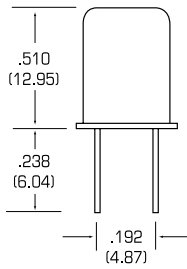

#### DIMENSIONS(mm)

CCL-1  
HC-48  
.050 (1.27) Diam. Pins

CCL-2  
HC-7  
.093 (2.36) Diam. Pins

CCL-3  
HC-51  
.030 (.762) Diam. Wire Leads

CCL-6  
HC-49  
.017 (.431) Diam. Wire Leads

CCL-7  
HC-50  
.040 (1.01) Diam. Pins

CCL-8  
UM-2  
.015 (.381) Diam. Wire Leads

CCL-10  
UM-1  
.015 (.381) Diam. Wire Leads

CCL-13  
HC-42/U\*  
.040 (1.02) Diam. Pins

CCL-14  
HC-43/U\*  
.017 (.431) Diam. Wire Lead

**\* COLD WELD**