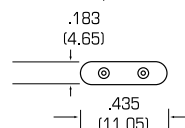

#### DIMENSIONS(mm)

CCL-1  
HC-48  
.050 (1.27) Diam. Pins

CCL-2  
HC-7  
.093 (2.36) Diam. Pins

CCL-3  
HC-51  
.030 (.762) Diam. Wire Leads

CCL-6  
HC-49  
.017 (.431) Diam. Wire Leads

CCL-7  
HC-50  
.040 (1.01) Diam. Pins

CCL-8  
UM-2  
.015 (.381) Diam. Wire Leads

CCL-10  
UM-1  
.015 (.381) Diam. Wire Leads

CCL-13  
HC-42/U\*  
.040 (1.02) Diam. Pins

CCL-14  
HC-43/U\*  
.017 (.431) Diam. Wire Lead

**\* COLD WELD**