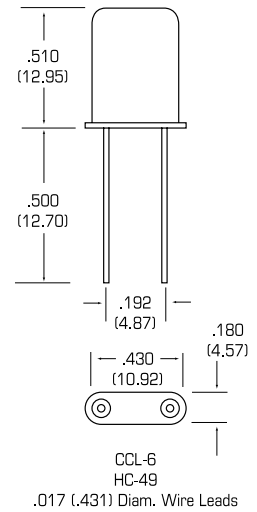

### MODEL CCL

#### DIMENSIONS(mm)

CCL-1  
HC-48  
.050 (1.27) Diam. Pins

CCL-2  
HC-7  
.093 (2.36) Diam. Pins

CCL-3  
HC-51  
.030 (.762) Diam. Wire Leads

CCL-6  
HC-49  
.017 (.431) Diam. Wire Leads

CCL-7  
HC-50  
.040 (1.01) Diam. Pins

CCL-8  
UM-2  
.015 (.381) Diam. Wire Leads

CCL-10  
UM-1  
.015 (.381) Diam. Wire Leads

CCL-13  
HC-42/U\*  
.040 (1.02) Diam. Pins

CCL-14  
HC-43/U\*  
.017 (.431) Diam. Wire Lead

**\* COLD WELD**