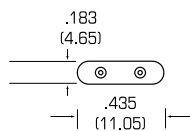

#### DIMENSIONS(mm)

CCL-1  
HC-48  
.050 (1.27) Diam. Pins

CCL-2  
HC-7  
.093 (2.36) Diam. Pins

CCL-3  
HC-51  
.030 (.762) Diam. Wire Leads

CCL-6  
HC-49  
.017 (.431) Diam. Wire Leads

CCL-7  
HC-50  
.040 (1.01) Diam. Pins

CCL-8  
UM-2  
.015 (.381) Diam. Wire Leads

CCL-10  
UM-1  
.015 (.381) Diam. Wire Leads

CCL-13  
HC-42/U\*  
.040 (1.02) Diam. Pins

CCL-14  
HC-43/U\*  
.017 (.431) Diam. Wire Lead

**\* COLD WELD**