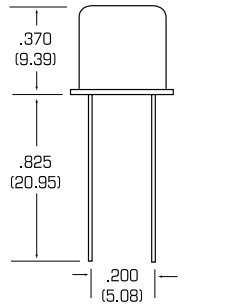

#### DIMENSIONS(mm)

CCL-1  
HC-48  
.050 (1.27) Diam. Pins

CCL-2  
HC-7  
.093 (2.36) Diam. Pins

CCL-3  
HC-51  
.030 (.762) Diam. Wire Leads

CCL-6  
HC-49  
.017 (.431) Diam. Wire Leads

CCL-7  
HC-50  
.040 (1.01) Diam. Pins

CCL-8  
UM-2  
.015 (.381) Diam. Wire Leads

CCL-10  
UM-1  
.015 (.381) Diam. Wire Leads

CCL-13  
HC-42/U\*  
.040 (1.02) Diam. Pins

CCL-14  
HC-43/U\*  
.017 (.431) Diam. Wire Lead

**\* COLD WELD**