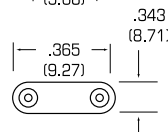

#### DIMENSIONS(mm)

CCL-1  
HC-48  
.050 (1.27) Diam. Pins

CCL-2  
HC-7  
.093 (2.36) Diam. Pins

CCL-3  
HC-51  
.030 (.762) Diam. Wire Leads

CCL-6  
HC-49  
.017 (.431) Diam. Wire Leads

CCL-7  
HC-50  
.040 (1.01) Diam. Pins

CCL-8  
UM-2  
.015 (.381) Diam. Wire Leads

CCL-10  
UM-1  
.015 (.381) Diam. Wire Leads

CCL-13  
HC-42/U\*  
.040 (1.02) Diam. Pins

CCL-14  
HC-43/U\*  
.017 (.431) Diam. Wire Lead

**\* COLD WELD**