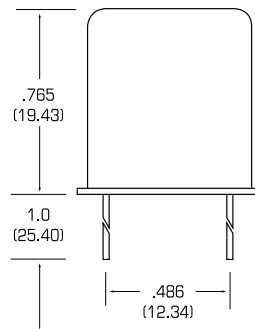

#### DIMENSIONS(mm)

CCL-1  
HC-48  
.050 (1.27) Diam. Pins

CCL-2  
HC-7  
.093 (2.36) Diam. Pins

CCL-3  
HC-51  
.030 (.762) Diam. Wire Leads

CCL-6  
HC-49  
.017 (.431) Diam. Wire Leads

CCL-7  
HC-50  
.040 (1.01) Diam. Pins

CCL-8  
UM-2  
.015 (.381) Diam. Wire Leads

CCL-10  
UM-1  
.015 (.381) Diam. Wire Leads

CCL-13  
HC-42/U\*  
.040 (1.02) Diam. Pins

CCL-14  
HC-43/U\*  
.017 (.431) Diam. Wire Lead

**\* COLD WELD**