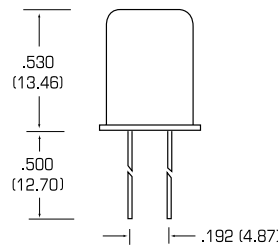

#### DIMENSIONS(mm)

CCL-1  
HC-48  
.050 (1.27) Diam. Pins

CCL-2  
HC-7  
.093 (2.36) Diam. Pins

CCL-3  
HC-51  
.030 (.762) Diam. Wire Leads

CCL-6  
HC-49  
.017 (.431) Diam. Wire Leads

CCL-7  
HC-50  
.040 (1.01) Diam. Pins

CCL-8  
UM-2  
.015 (.381) Diam. Wire Leads

CCL-10  
UM-1  
.015 (.381) Diam. Wire Leads

CCL-13  
HC-42/U\*  
.040 (1.02) Diam. Pins

CCL-14  
HC-43/U\*  
.017 (.431) Diam. Wire Lead

**\* COLD WELD**