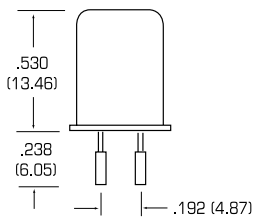

#### DIMENSIONS(mm)

CCL-1  
HC-48  
.050 (1.27) Diam. Pins

CCL-2  
HC-7  
.093 (2.36) Diam. Pins

CCL-3  
HC-51  
.030 (.762) Diam. Wire Leads

CCL-6  
HC-49  
.017 (.431) Diam. Wire Leads

CCL-7  
HC-50  
.040 (1.01) Diam. Pins

CCL-8  
UM-2  
.015 (.381) Diam. Wire Leads

CCL-10  
UM-1  
.015 (.381) Diam. Wire Leads

CCL-13  
HC-42/U\*  
.040 (1.02) Diam. Pins

CCL-14  
HC-43/U\*  
.017 (.431) Diam. Wire Lead

**\* COLD WELD**